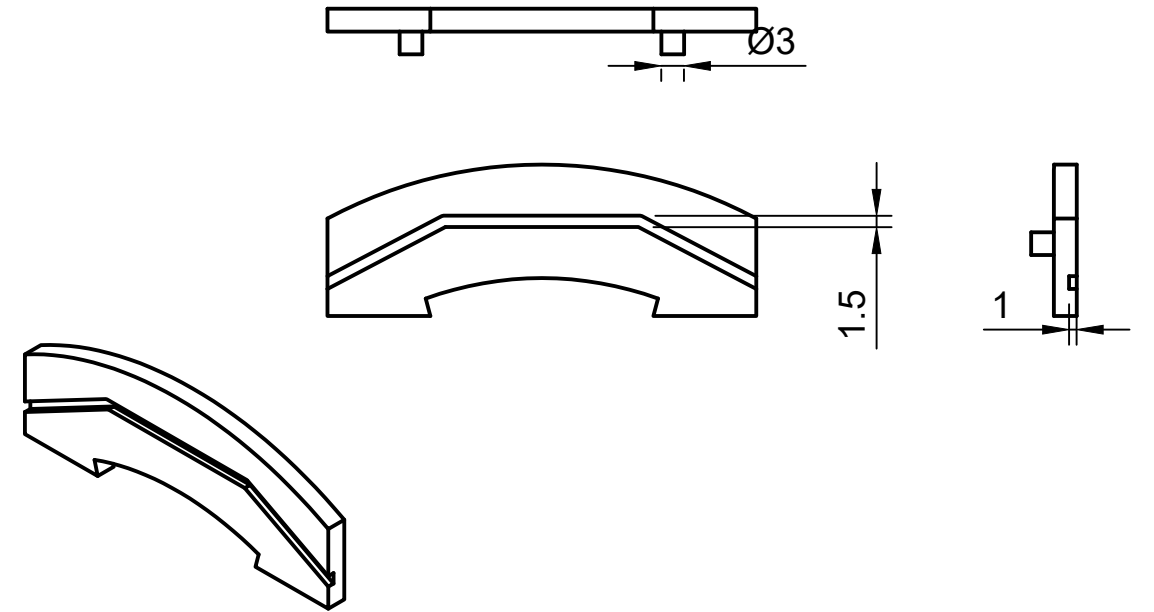

Dept.	Technical reference RM_B01	Created by Gouvaert Johnny 09/05/2019	Approved by	
		Document type	Document status	
		Title Ray Manta Base et Support	DWG No. 001	
	Rev.	Date of issue	Sheet 1/2	

Support Capteur Emmeteur IR

Suuport de Capteur Ultra Sonore

Roue

Dept.	Technical reference RM_B01	Created by Gouvaert Johnny 09/05/2019	Approved by	
		Document type	Document status	
		Title Ray Manta Base et Support Installation Capteur	DWG No. 001	
	Rev.	Date of issue	Sheet 2/2	