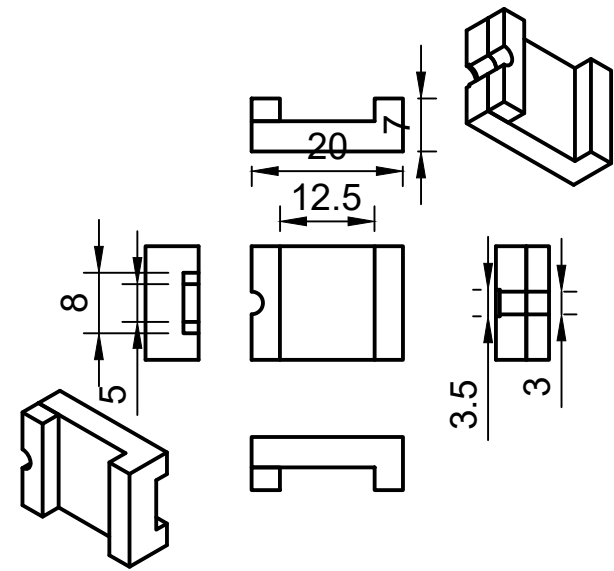

Dept.	Technical reference RM_B01	Created by Gouvaert Johnny 09/05/2019	Approved by	
		Document type	Document status	
		Title Ray Manta Base et Support	DWG No. 001	
	Rev.	Date of issue	Sheet 1/2	

Support Capteur Emmeteur IR

Suuport de Capteur Ultra Sonore

Roue

Dept.	Technical reference RM_B01	Created by Gouvaert Johnny 09/05/2019	Approved by	
		Document type	Document status	
		Title Ray Manta Base et Support Installation Capteur	DWG No. 001	
	Rev.	Date of issue	Sheet 2/2	