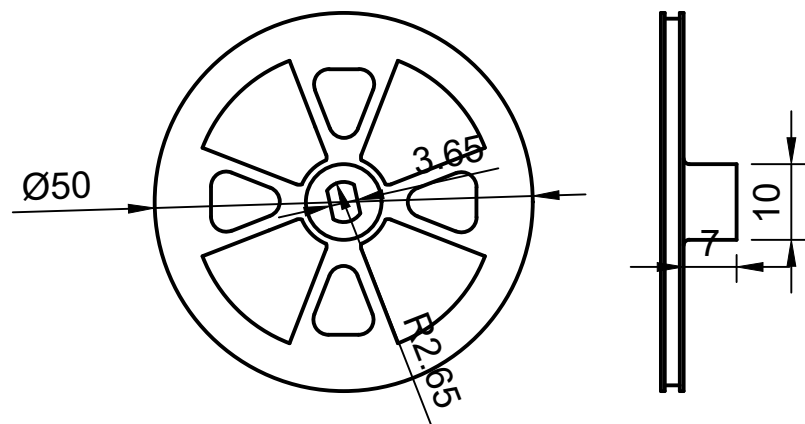

Dept.	Technical reference RM_B01	Created by Gouvaert Johnny 09/05/2019	Approved by	
		Document type	Document status	
		Title Ray Manta Base et Support	DWG No. 001	
	Rev.	Date of issue	Sheet 1/2	

Support Capteur Emmeteur IR

Suuport de Capteur Ultra Sonore

Roue

Dept.	Technical reference RM_B01	Created by Gouvaert Johnny 09/05/2019	Approved by	
		Document type	Document status	
		Title Ray Manta Base et Support Installation Capteur	DWG No. 001	
	Rev.	Date of issue	Sheet 2/2	